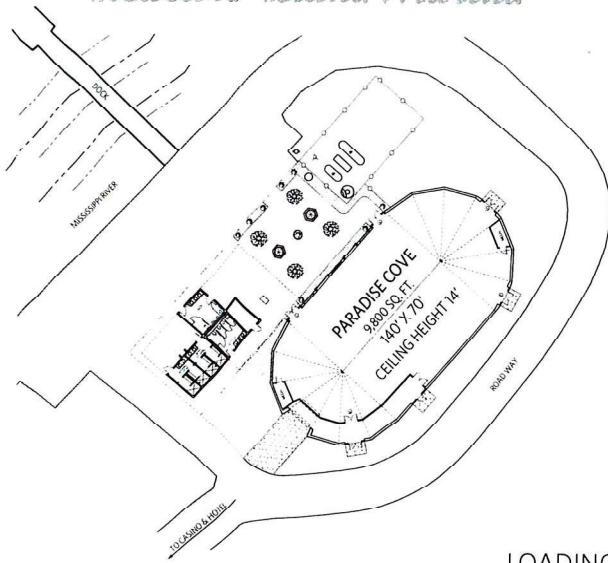

Treasure Island Marina

Island Event Center