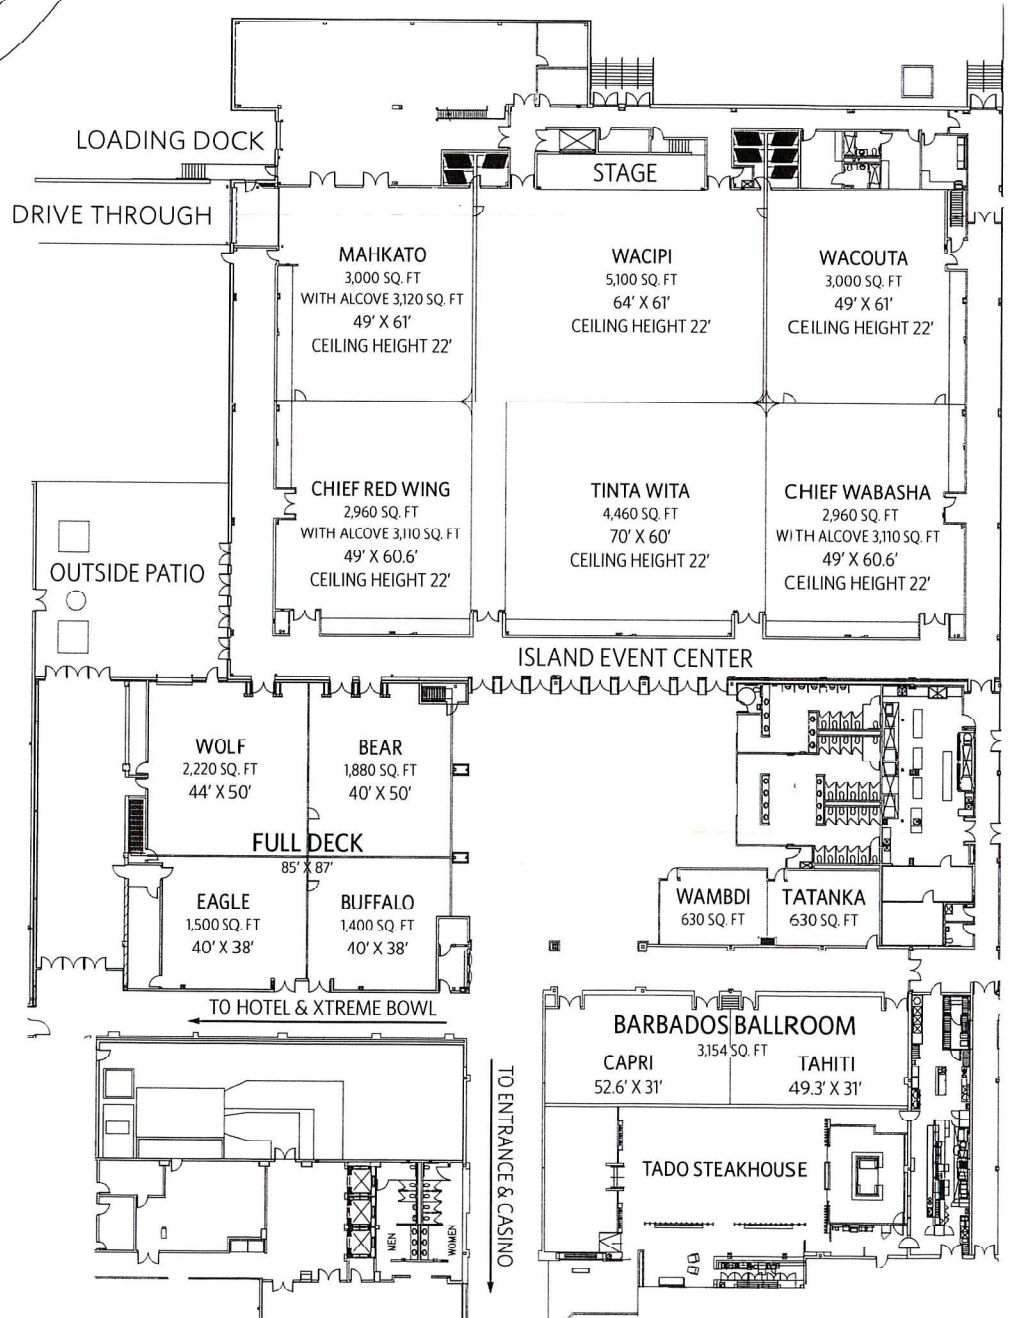

Treasure Island Marina

Island Event Center